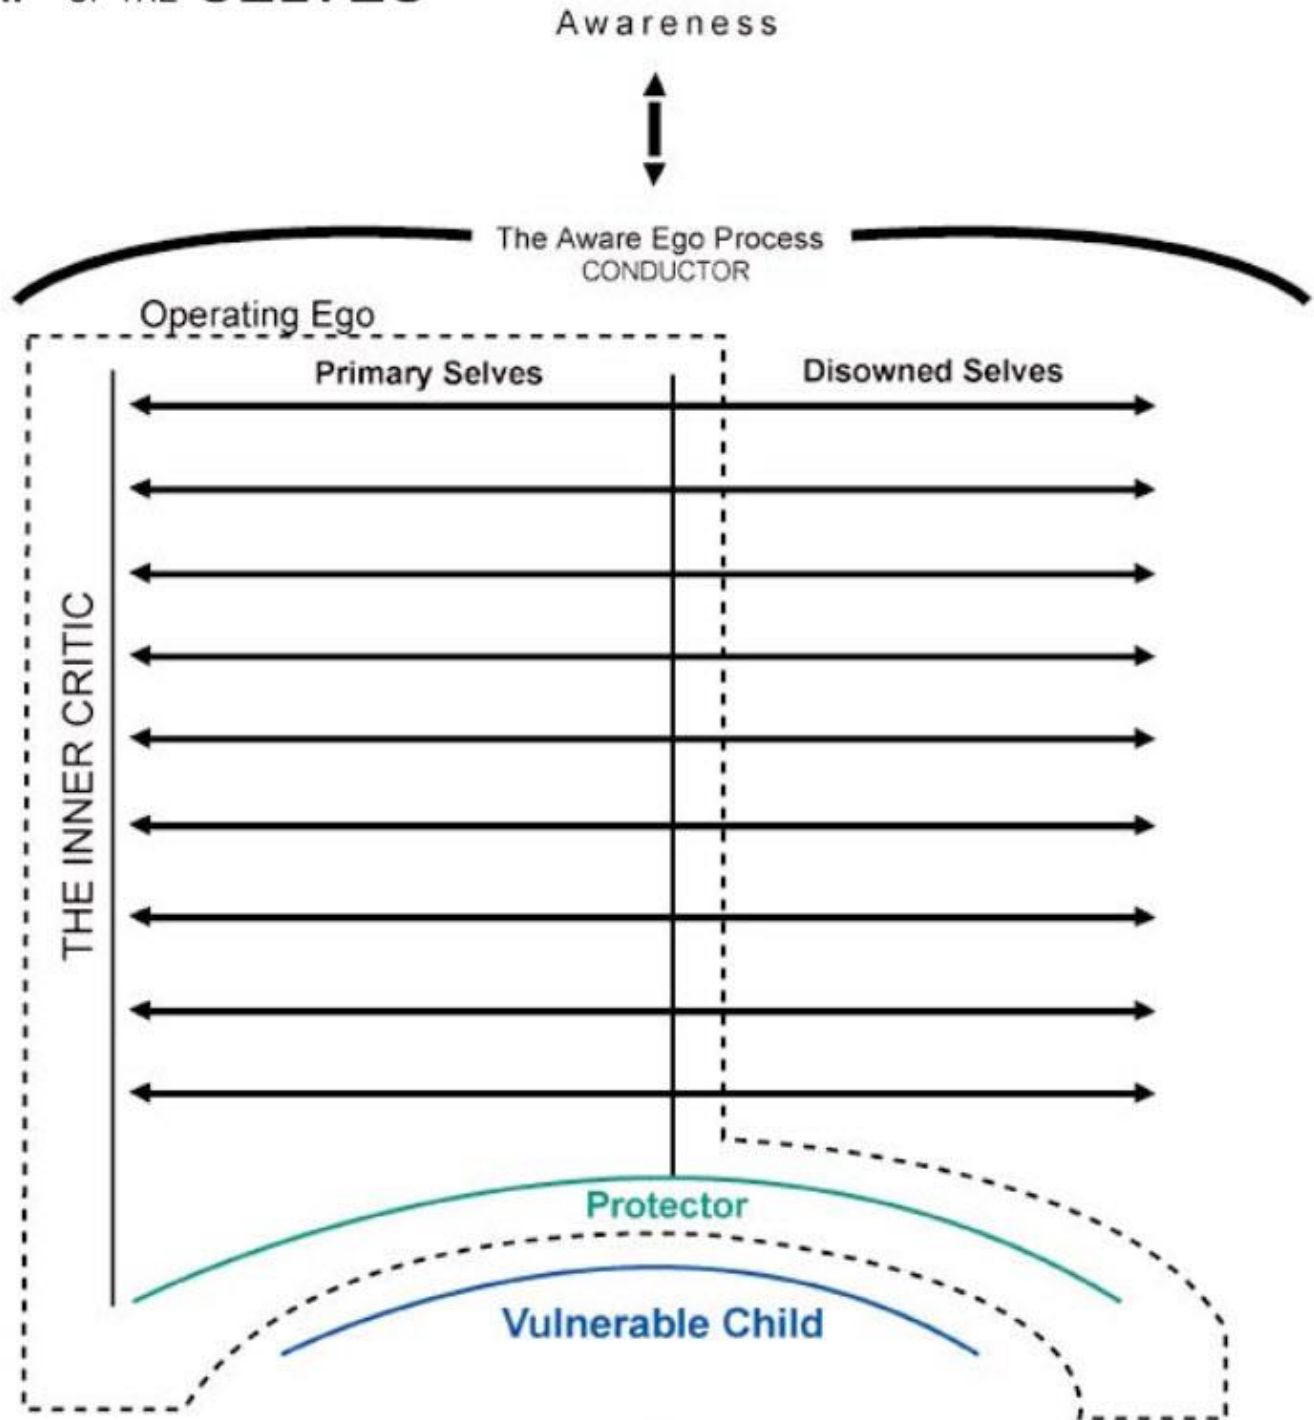

# MAP OF THE SELVES

*Realize Your Whole Potential*

Francesca Starr, Ph.D.  
Voice Dialogue Coach and Trainer

Info@FrancescaStarr.com  
FrancescaStarr.com  
303-894-0269